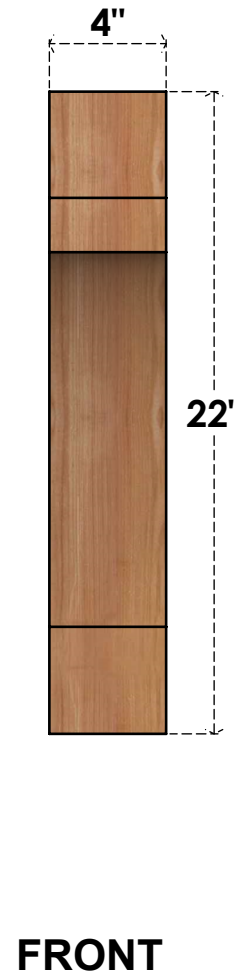

BRC04X14X22MRC00RWR

4"W X 14"D X 22"H MERCED ROUGH SAWN BRACE, WESTERN RED CEDAR

EKENA MILLWORK
 2300 WEST MAIN ST.
 CLARKSVILLE, TX 75426
 TOLL FREE: 866-607-0453
 WWW.EKENAMILLWORK.COM

NOTES

1. INSTALLATION TO BE COMPLETED IN ACCORDANCE WITH MANUFACTURER'S SPECIFICATIONS.
2. DRAWING MAY NOT BE TO SCALE
3. THIS DRAWING IS INTENDED FOR DESIGN AND PLANNING PURPOSES ONLY.
4. ALL INFORMATION CONTAINED HEREIN WAS CURRENT AT THE TIME OF DEVELOPMENT BUT MUST BE REVIEWED AND APPROVED BY THE PRODUCT MANUFACTURER TO BE CONSIDERED ACCURATE.
5. PRODUCTS ARE NOT KILN DRIED. THIS ITEM IS UNIQUE AND WILL CONTAIN THE NATURAL VARIATIONS THAT THE WOOD SPECIES OFFERS. THIS MAY RESULT IN VARIATIONS UP TO 1/4"