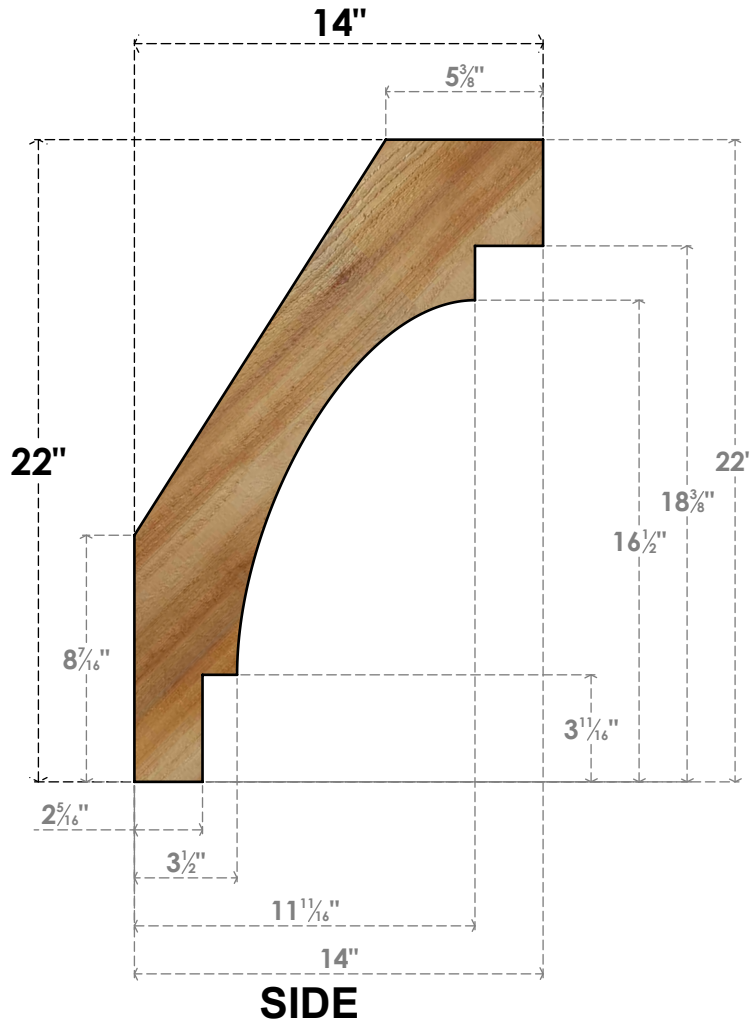

BRC04X14X22MRC00RWR

4"W X 14"D X 22"H MERCED ROUGH SAWN BRACE, WESTERN RED CEDAR

EKENA MILLWORK
 2300 WEST MAIN ST.
 CLARKSVILLE, TX 75426
 TOLL FREE: 866-607-0453
 WWW.EKENAMILLWORK.COM

NOTES

1. INSTALLATION TO BE COMPLETED IN ACCORDANCE WITH MANUFACTURER'S SPECIFICATIONS.
2. DRAWING MAY NOT BE TO SCALE
3. THIS DRAWING IS INTENDED FOR DESIGN AND PLANNING PURPOSES ONLY.
4. ALL INFORMATION CONTAINED HEREIN WAS CURRENT AT THE TIME OF DEVELOPMENT BUT MUST BE REVIEWED AND APPROVED BY THE PRODUCT MANUFACTURER TO BE CONSIDERED ACCURATE.
5. PRODUCTS ARE NOT KILN DRIED. THIS ITEM IS UNIQUE AND WILL CONTAIN THE NATURAL VARIATIONS THAT THE WOOD SPECIES OFFERS. THIS MAY RESULT IN VARIATIONS UP TO 1/4"